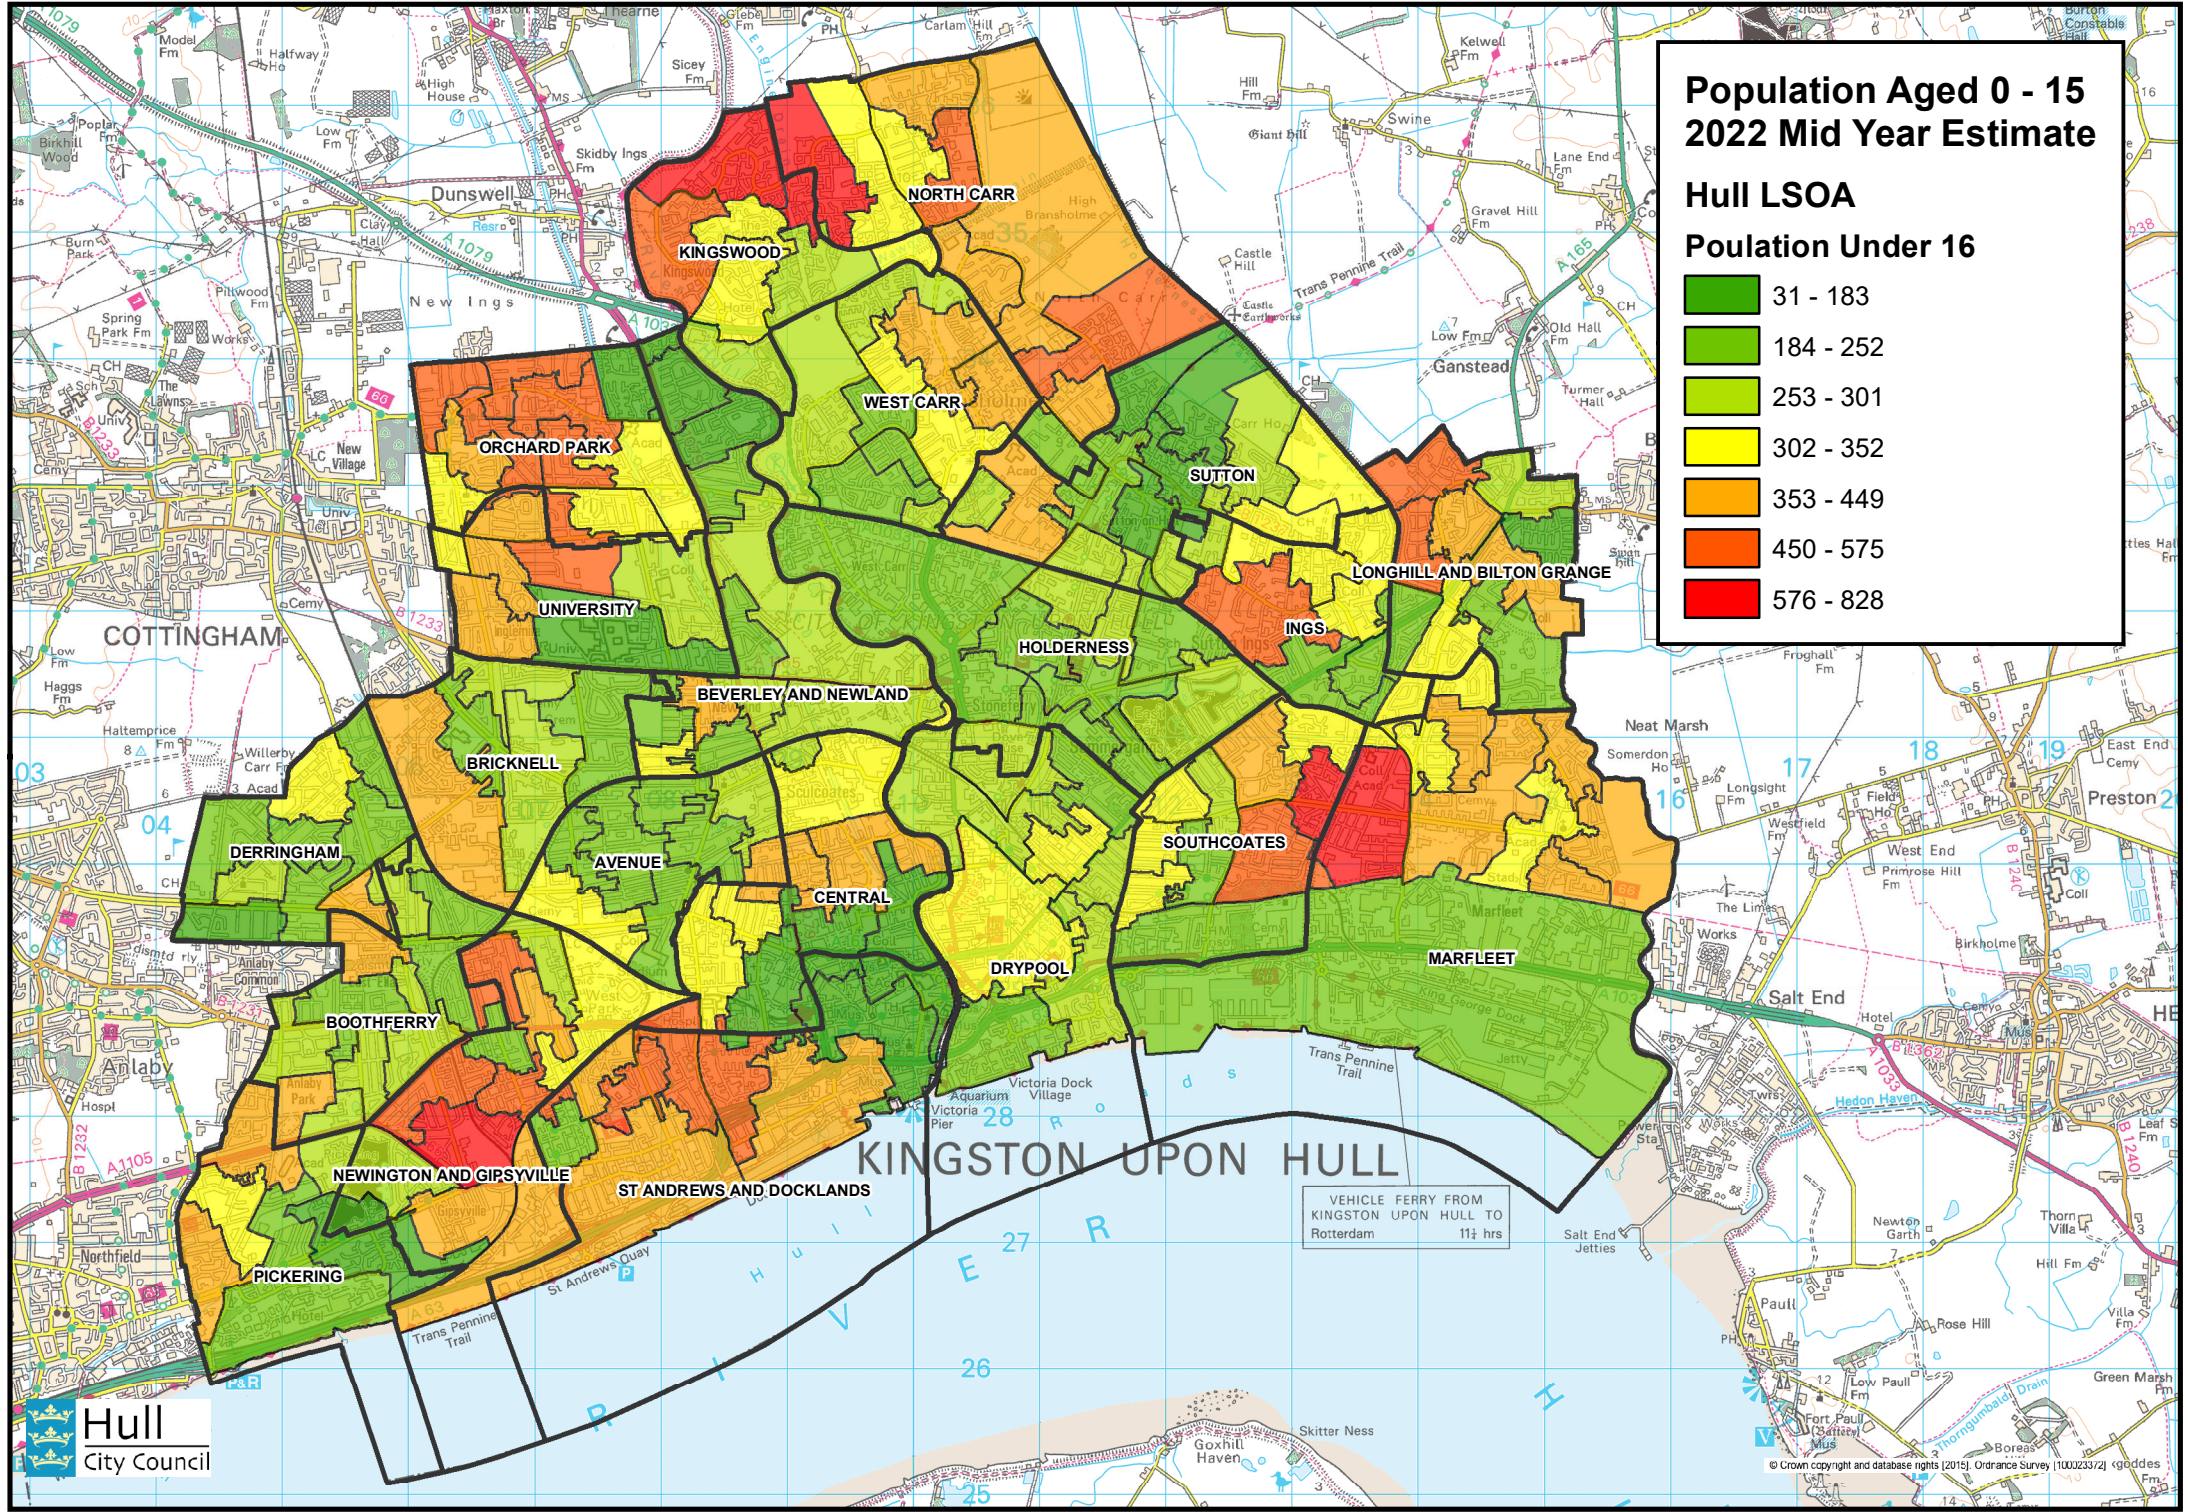

# Population Aged 0 - 15 2022 Mid Year Estimate

### Population Under 16

VEHICLE FERRY FROM  
KINGSTON UPON HULL TO  
Rotterdam 1½ hrs