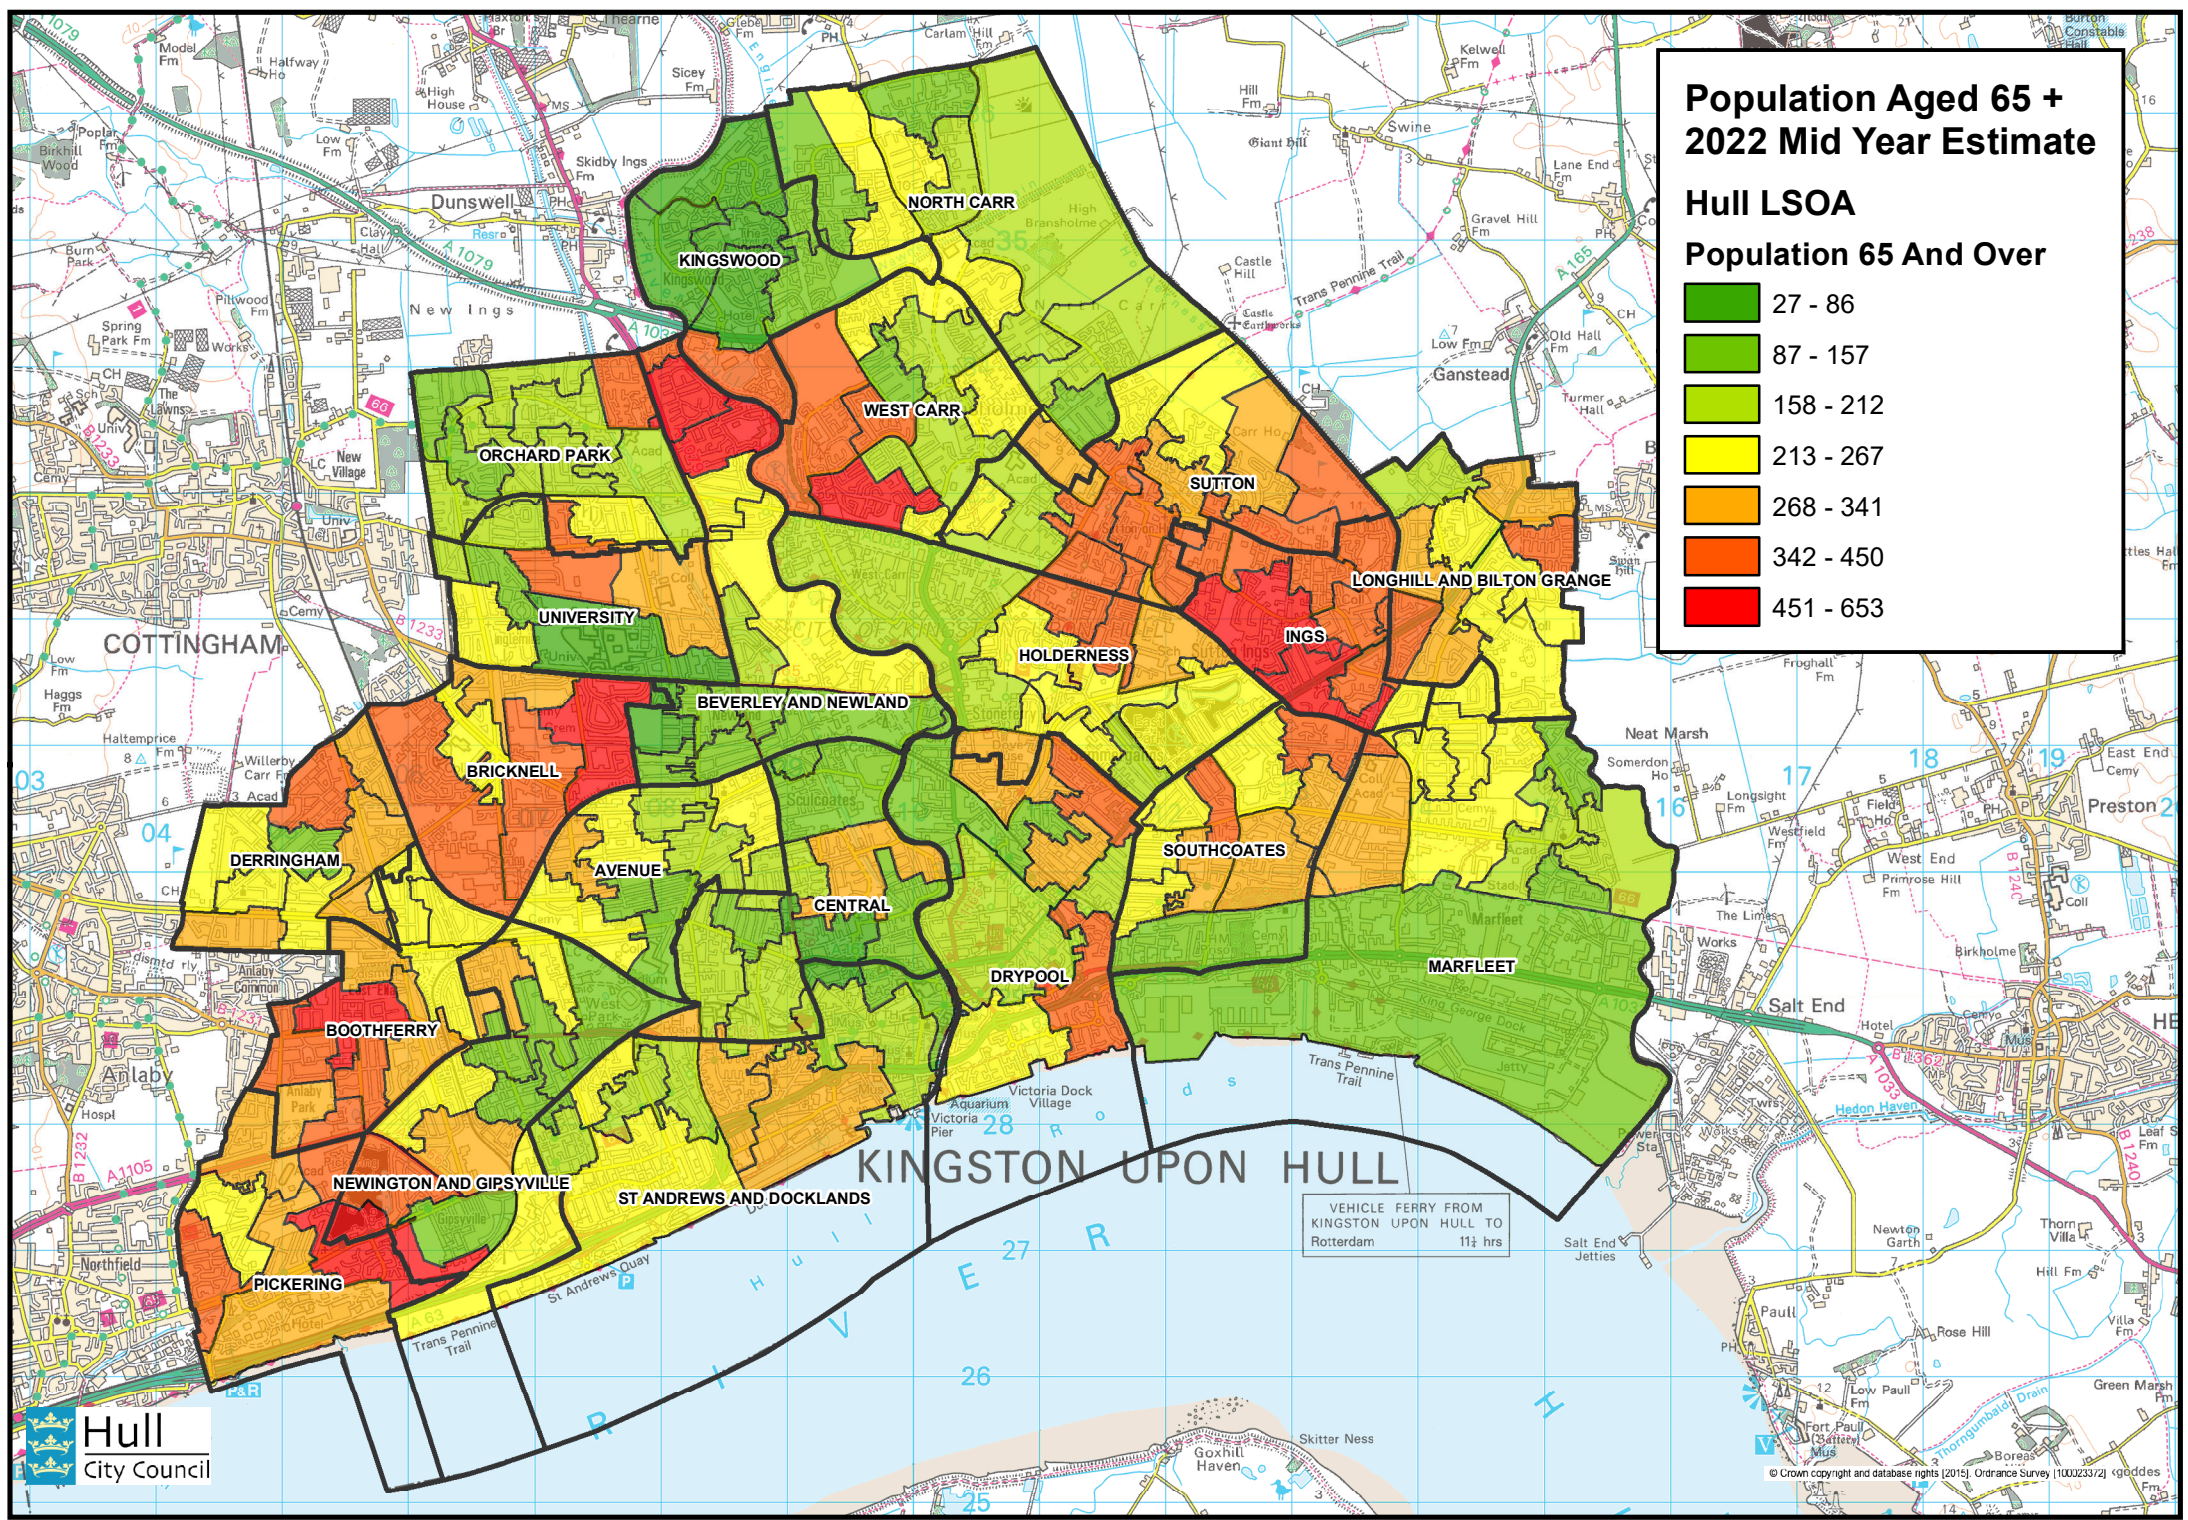

Population Aged 65 + 2022 Mid Year Estimate

Hull LSOA

Population 65 And Over

VEHICLE FERRY FROM
KINGSTON UPON HULL TO
Rotterdam 1 1/2 hrs