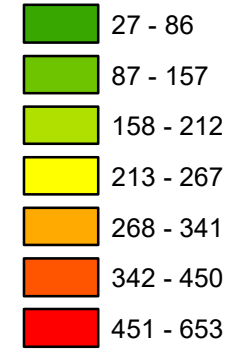

Population Aged 65 + 2022 Mid Year Estimate

Hull LSOA

Population 65 And Over

VEHICLE FERRY FROM
KINGSTON UPON HULL TO
Rotterdam 1 1/2 hrs