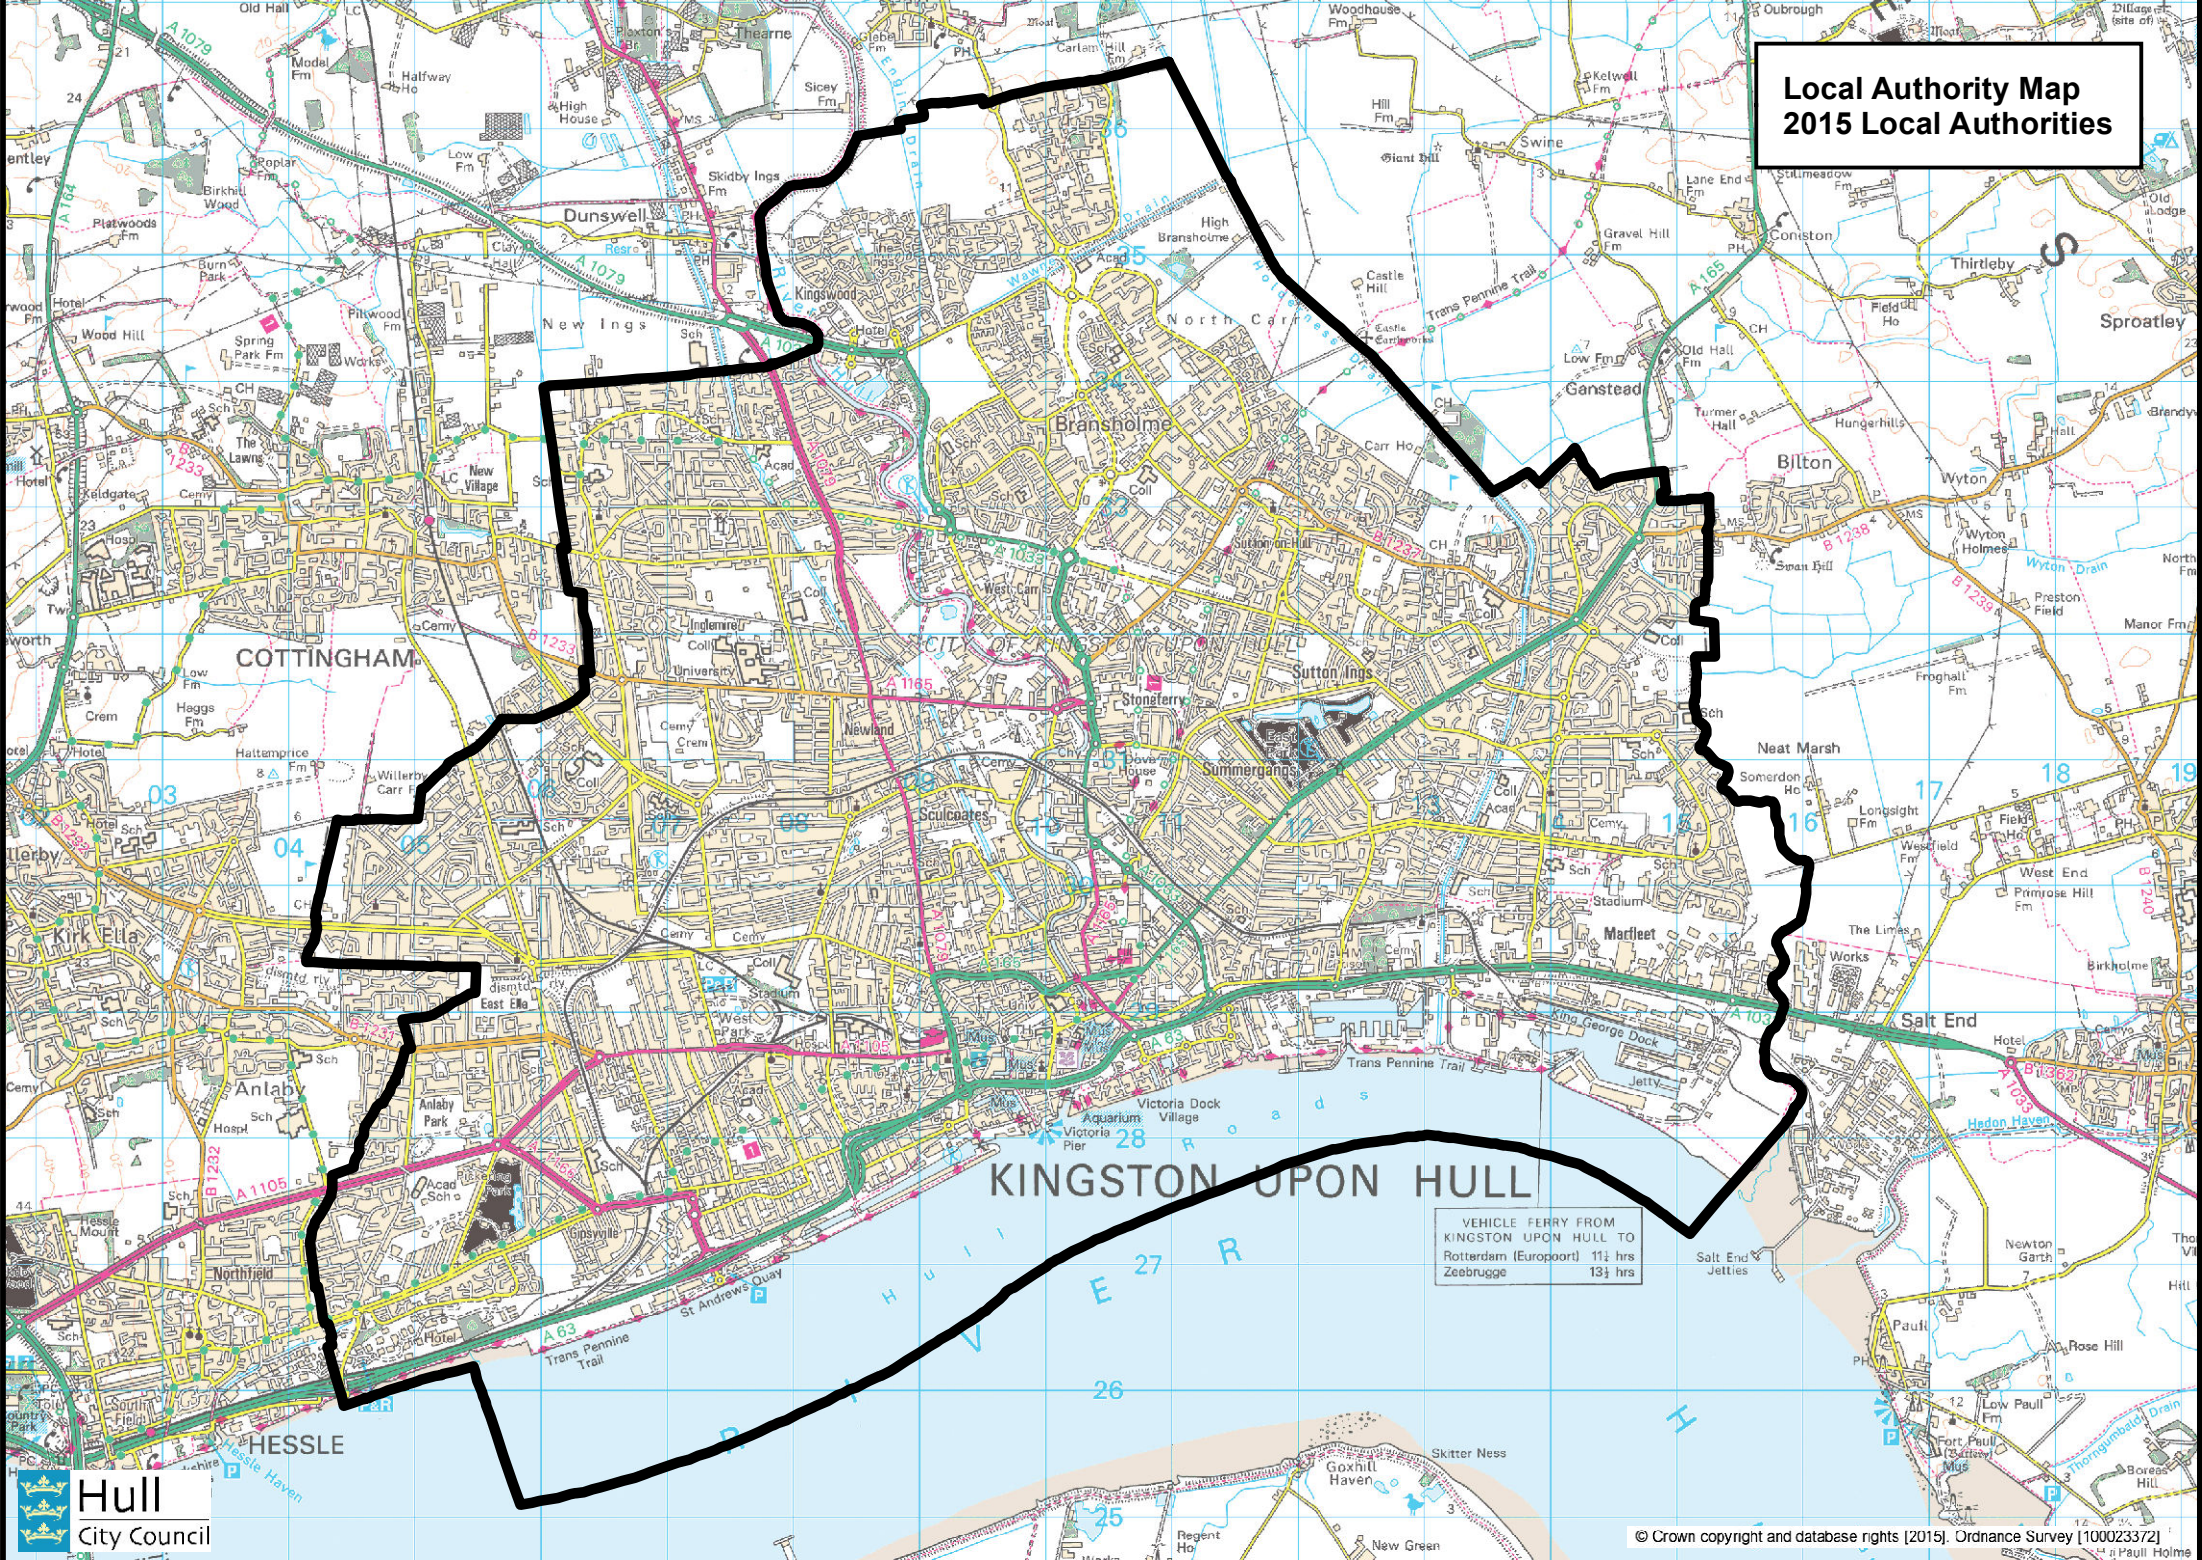

**Local Authority Map  
2015 Local Authorities**

VEHICLE FERRY FROM  
KINGSTON UPON HULL TO  
Rotterdam (Europoort) 11½ hrs  
Zeebrugge 13½ hrs