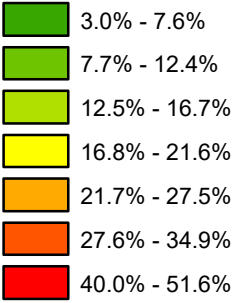

Fuel Poverty 2021

Proportion of households fuel poor (%)

VEHICLE FERRY FROM KINGSTON UPON HULL TO Rotterdam 11½ hrs