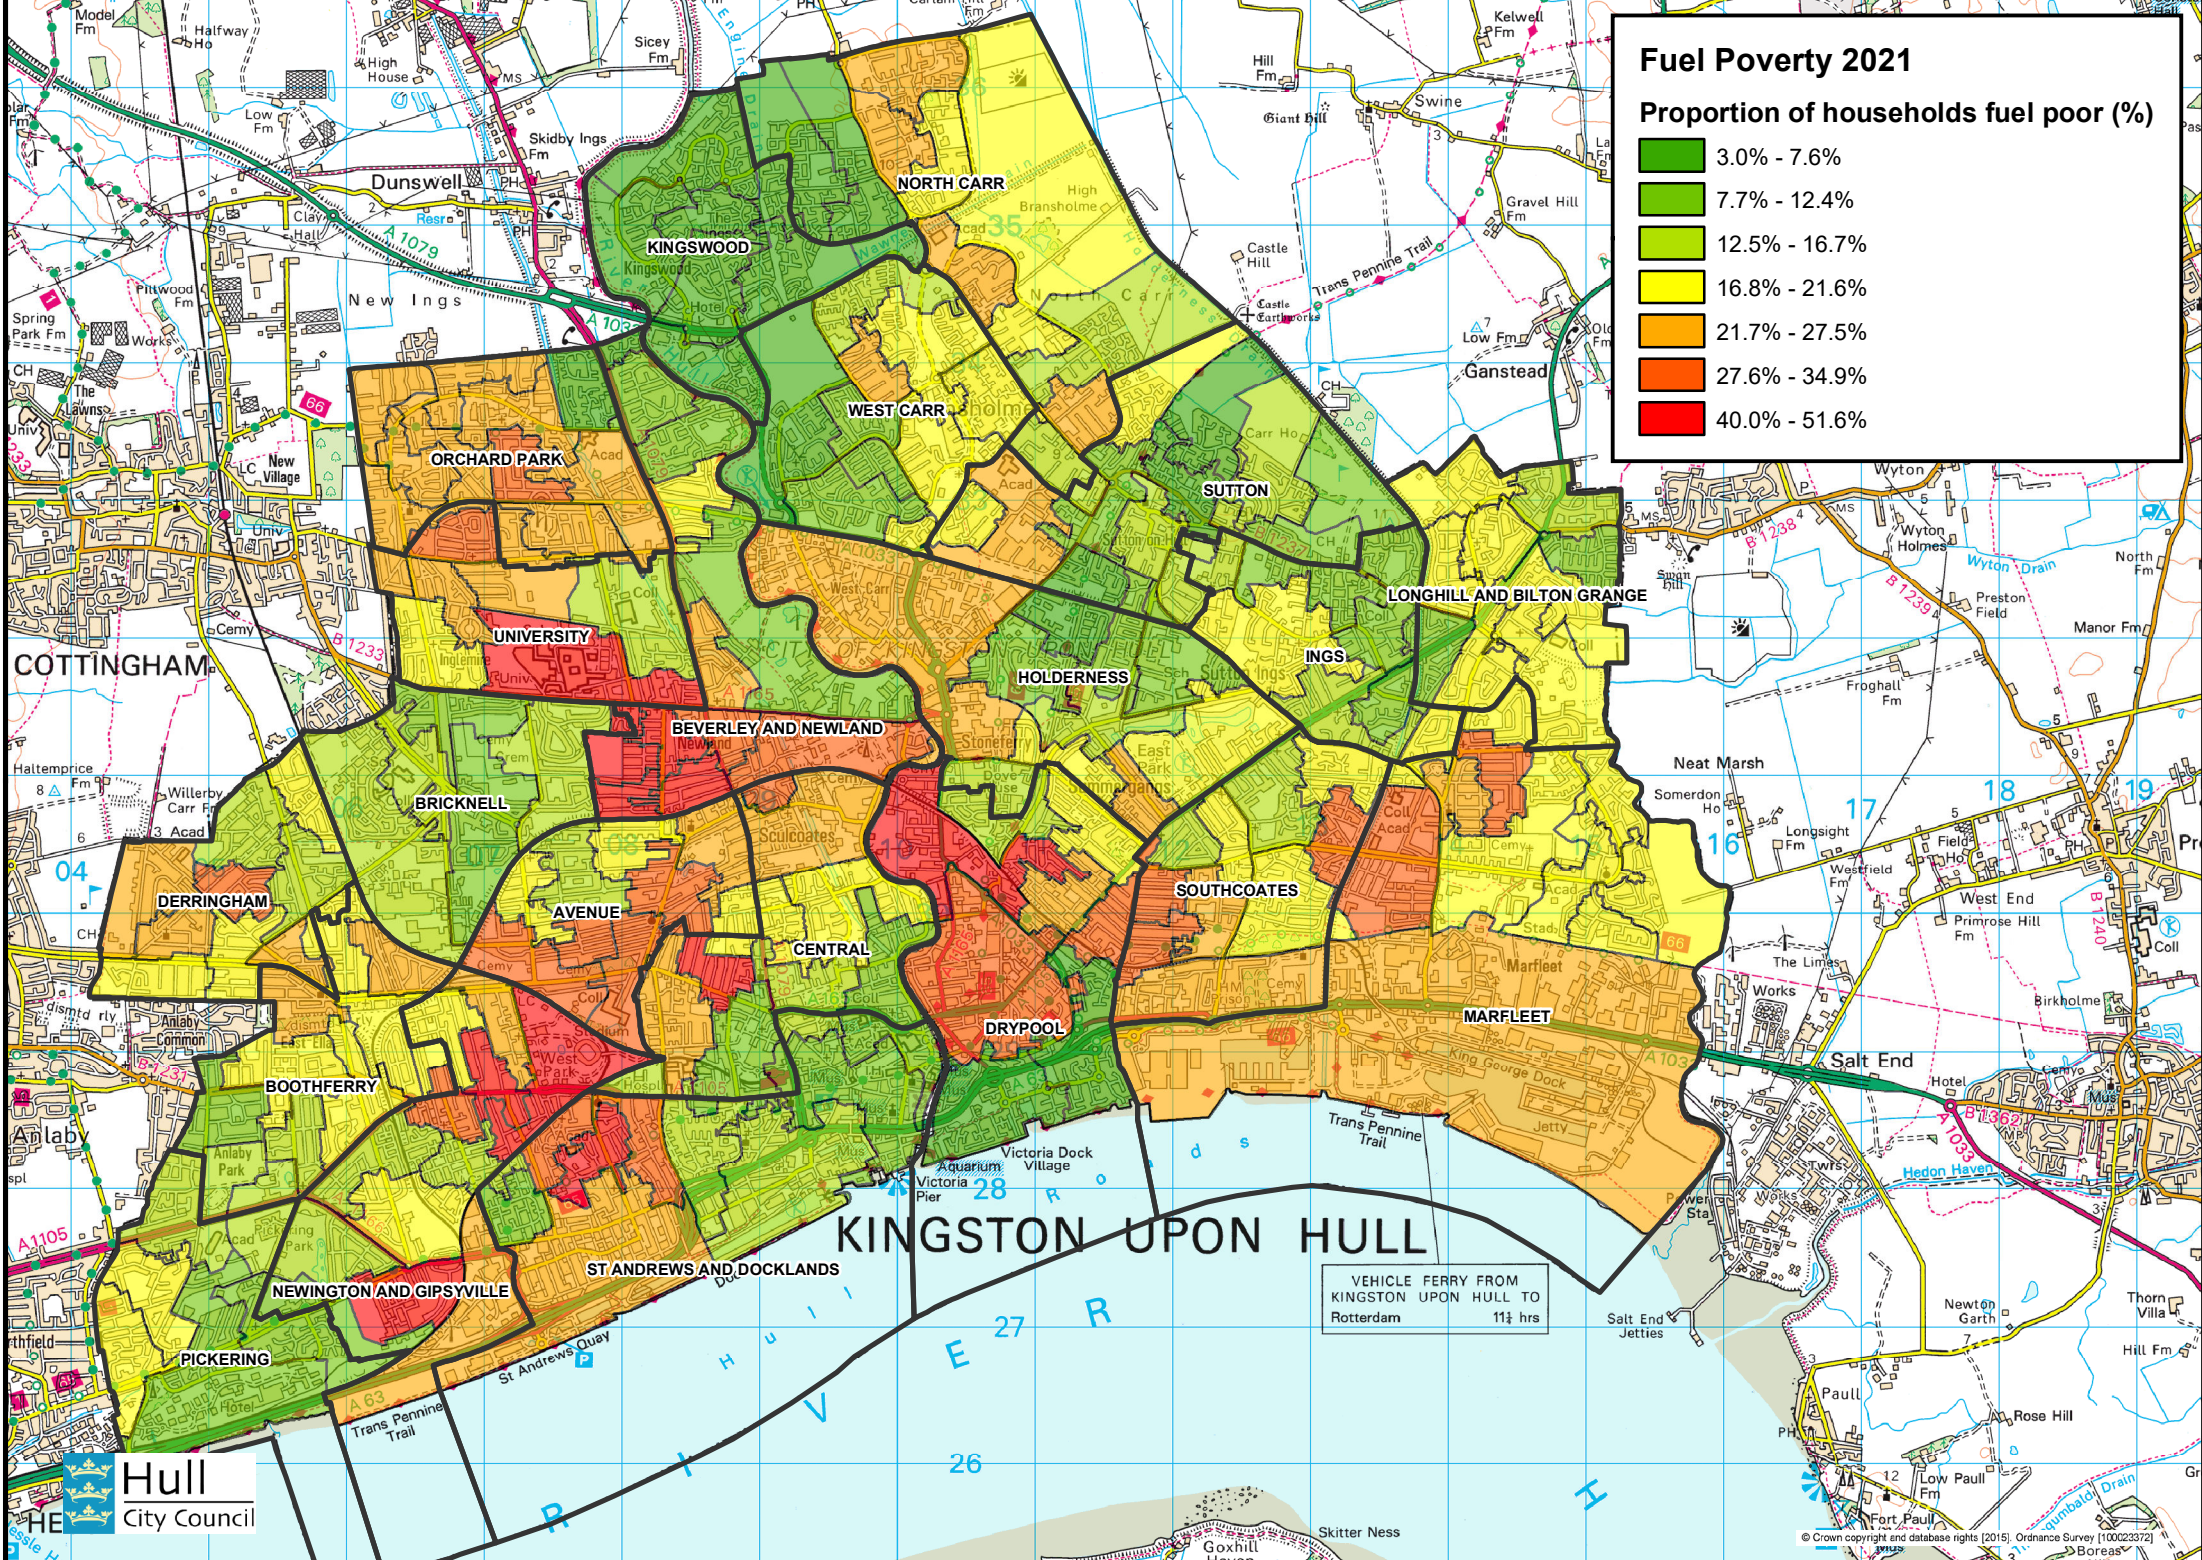

Fuel Poverty 2021

Proportion of households fuel poor (%)

VEHICLE FERRY FROM KINGSTON UPON HULL TO Rotterdam 11½ hrs