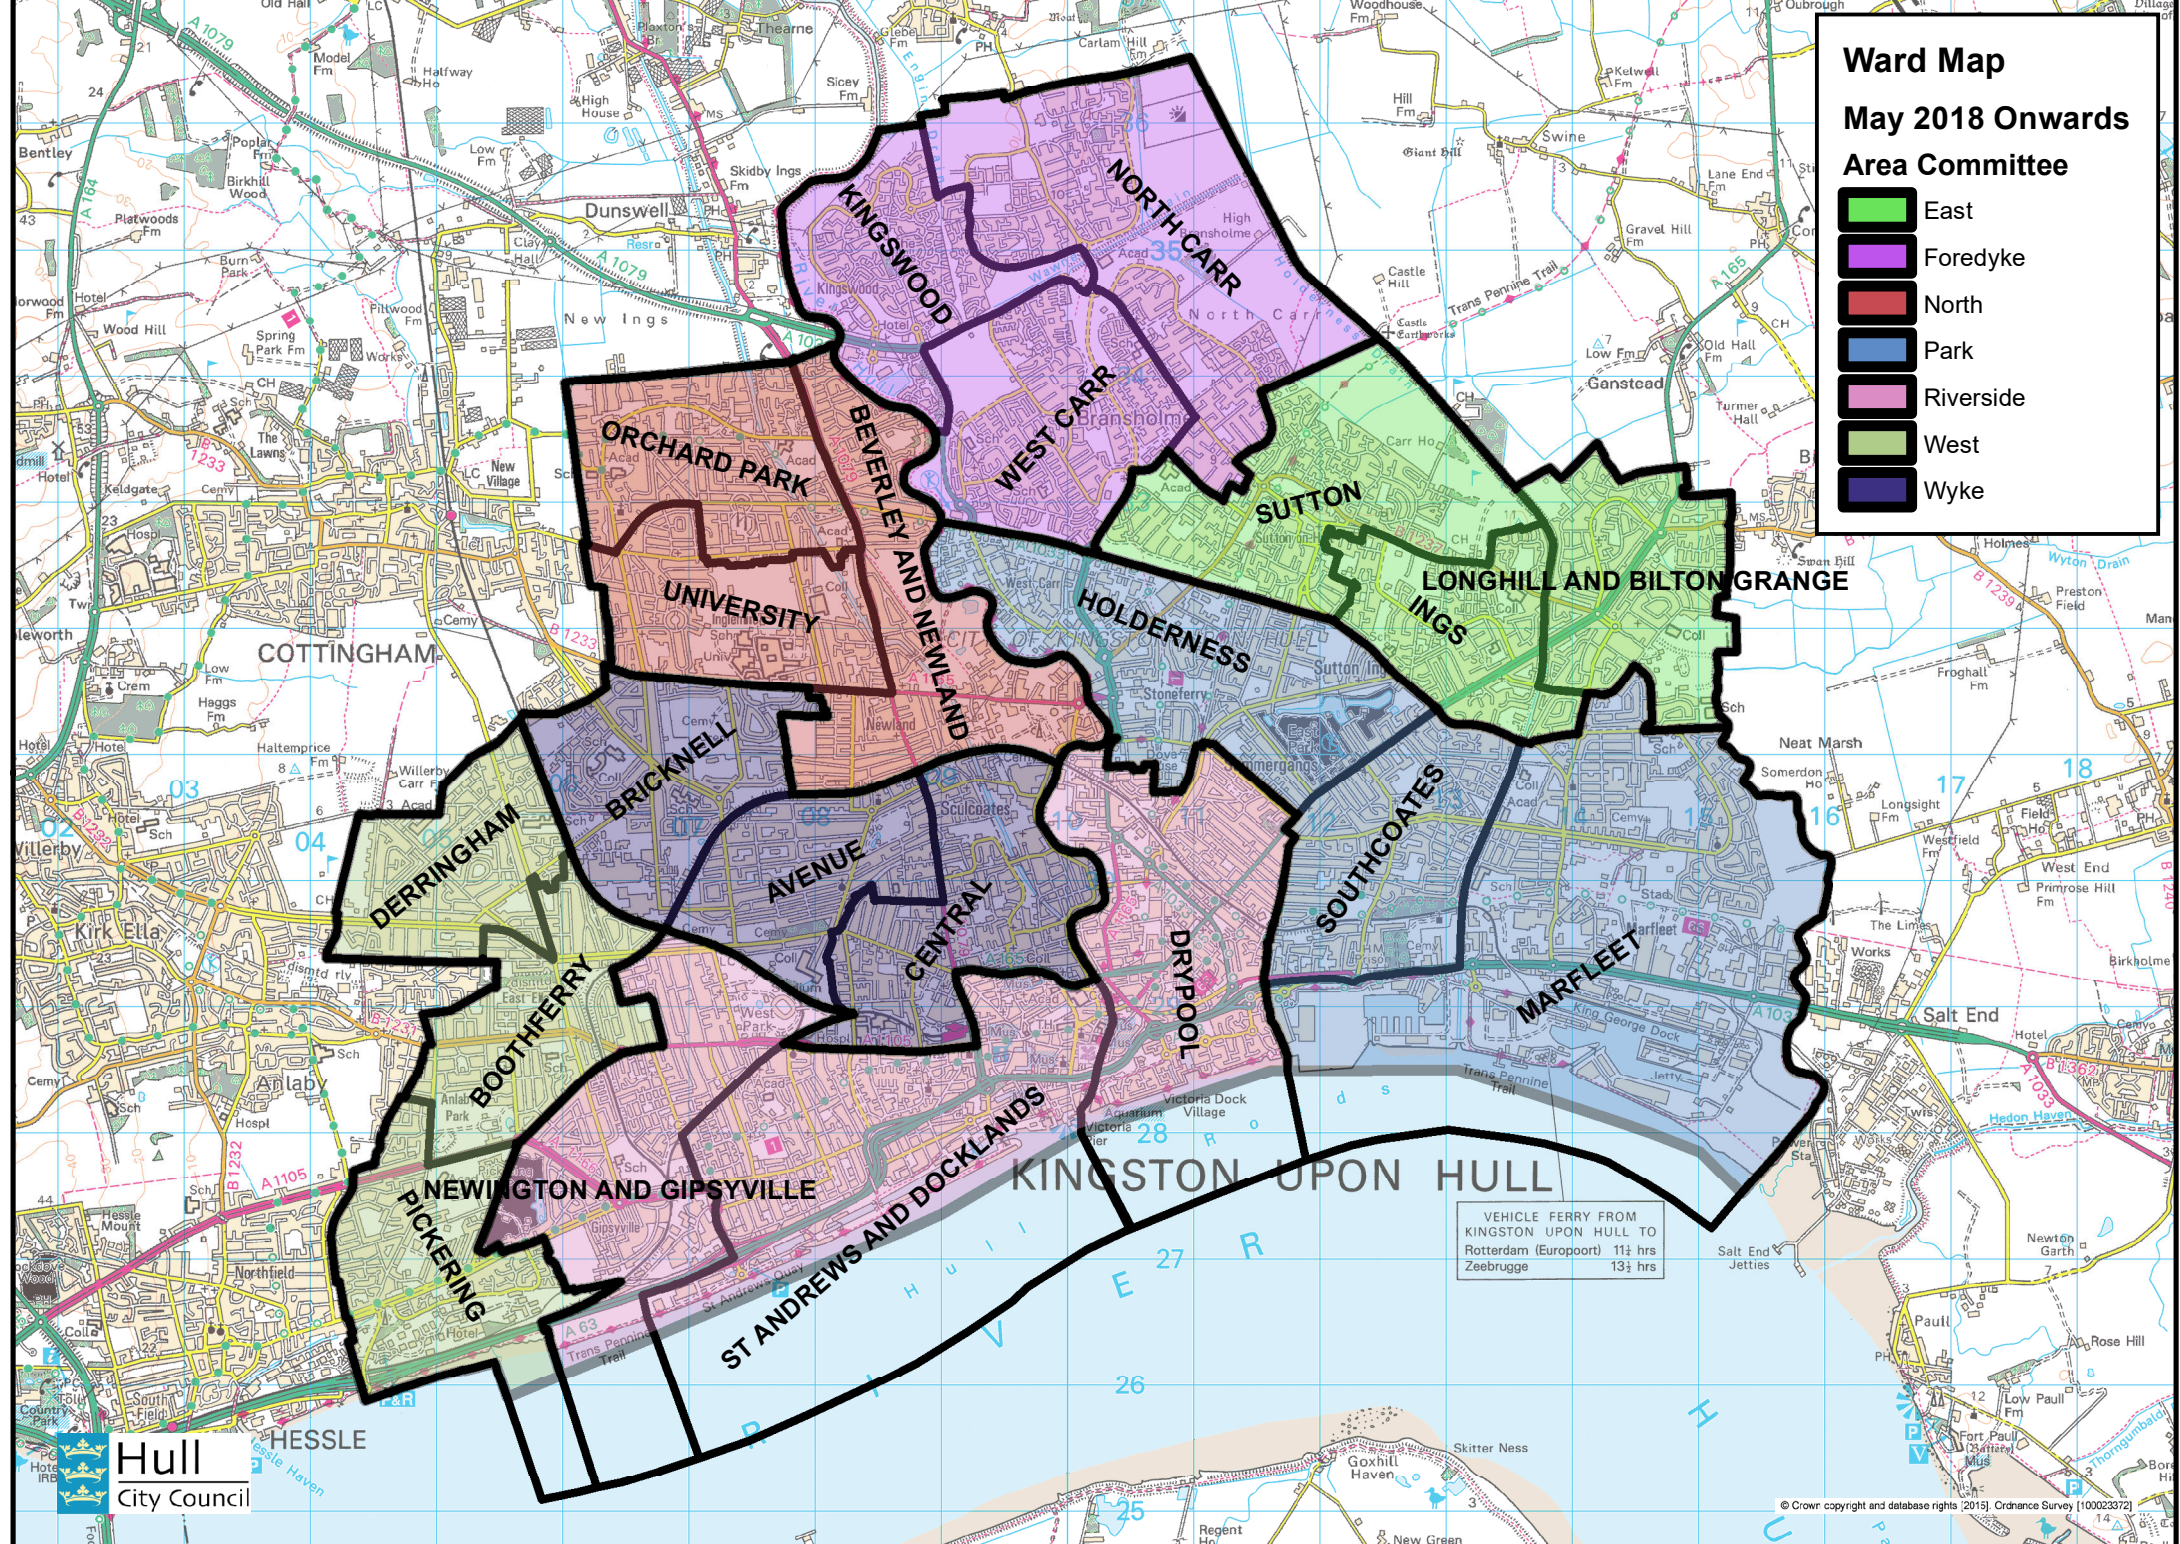

Ward Map

May 2018 Onwards

Area Committee

- East
- Foredyke
- North
- Park
- Riverside
- West
- Wyke

VEHICLE FERRY FROM
KINGSTON UPON HULL TO
Rotterdam (Europoort) 11½ hrs
Zeebrugge 13½ hrs

Hull
City Council