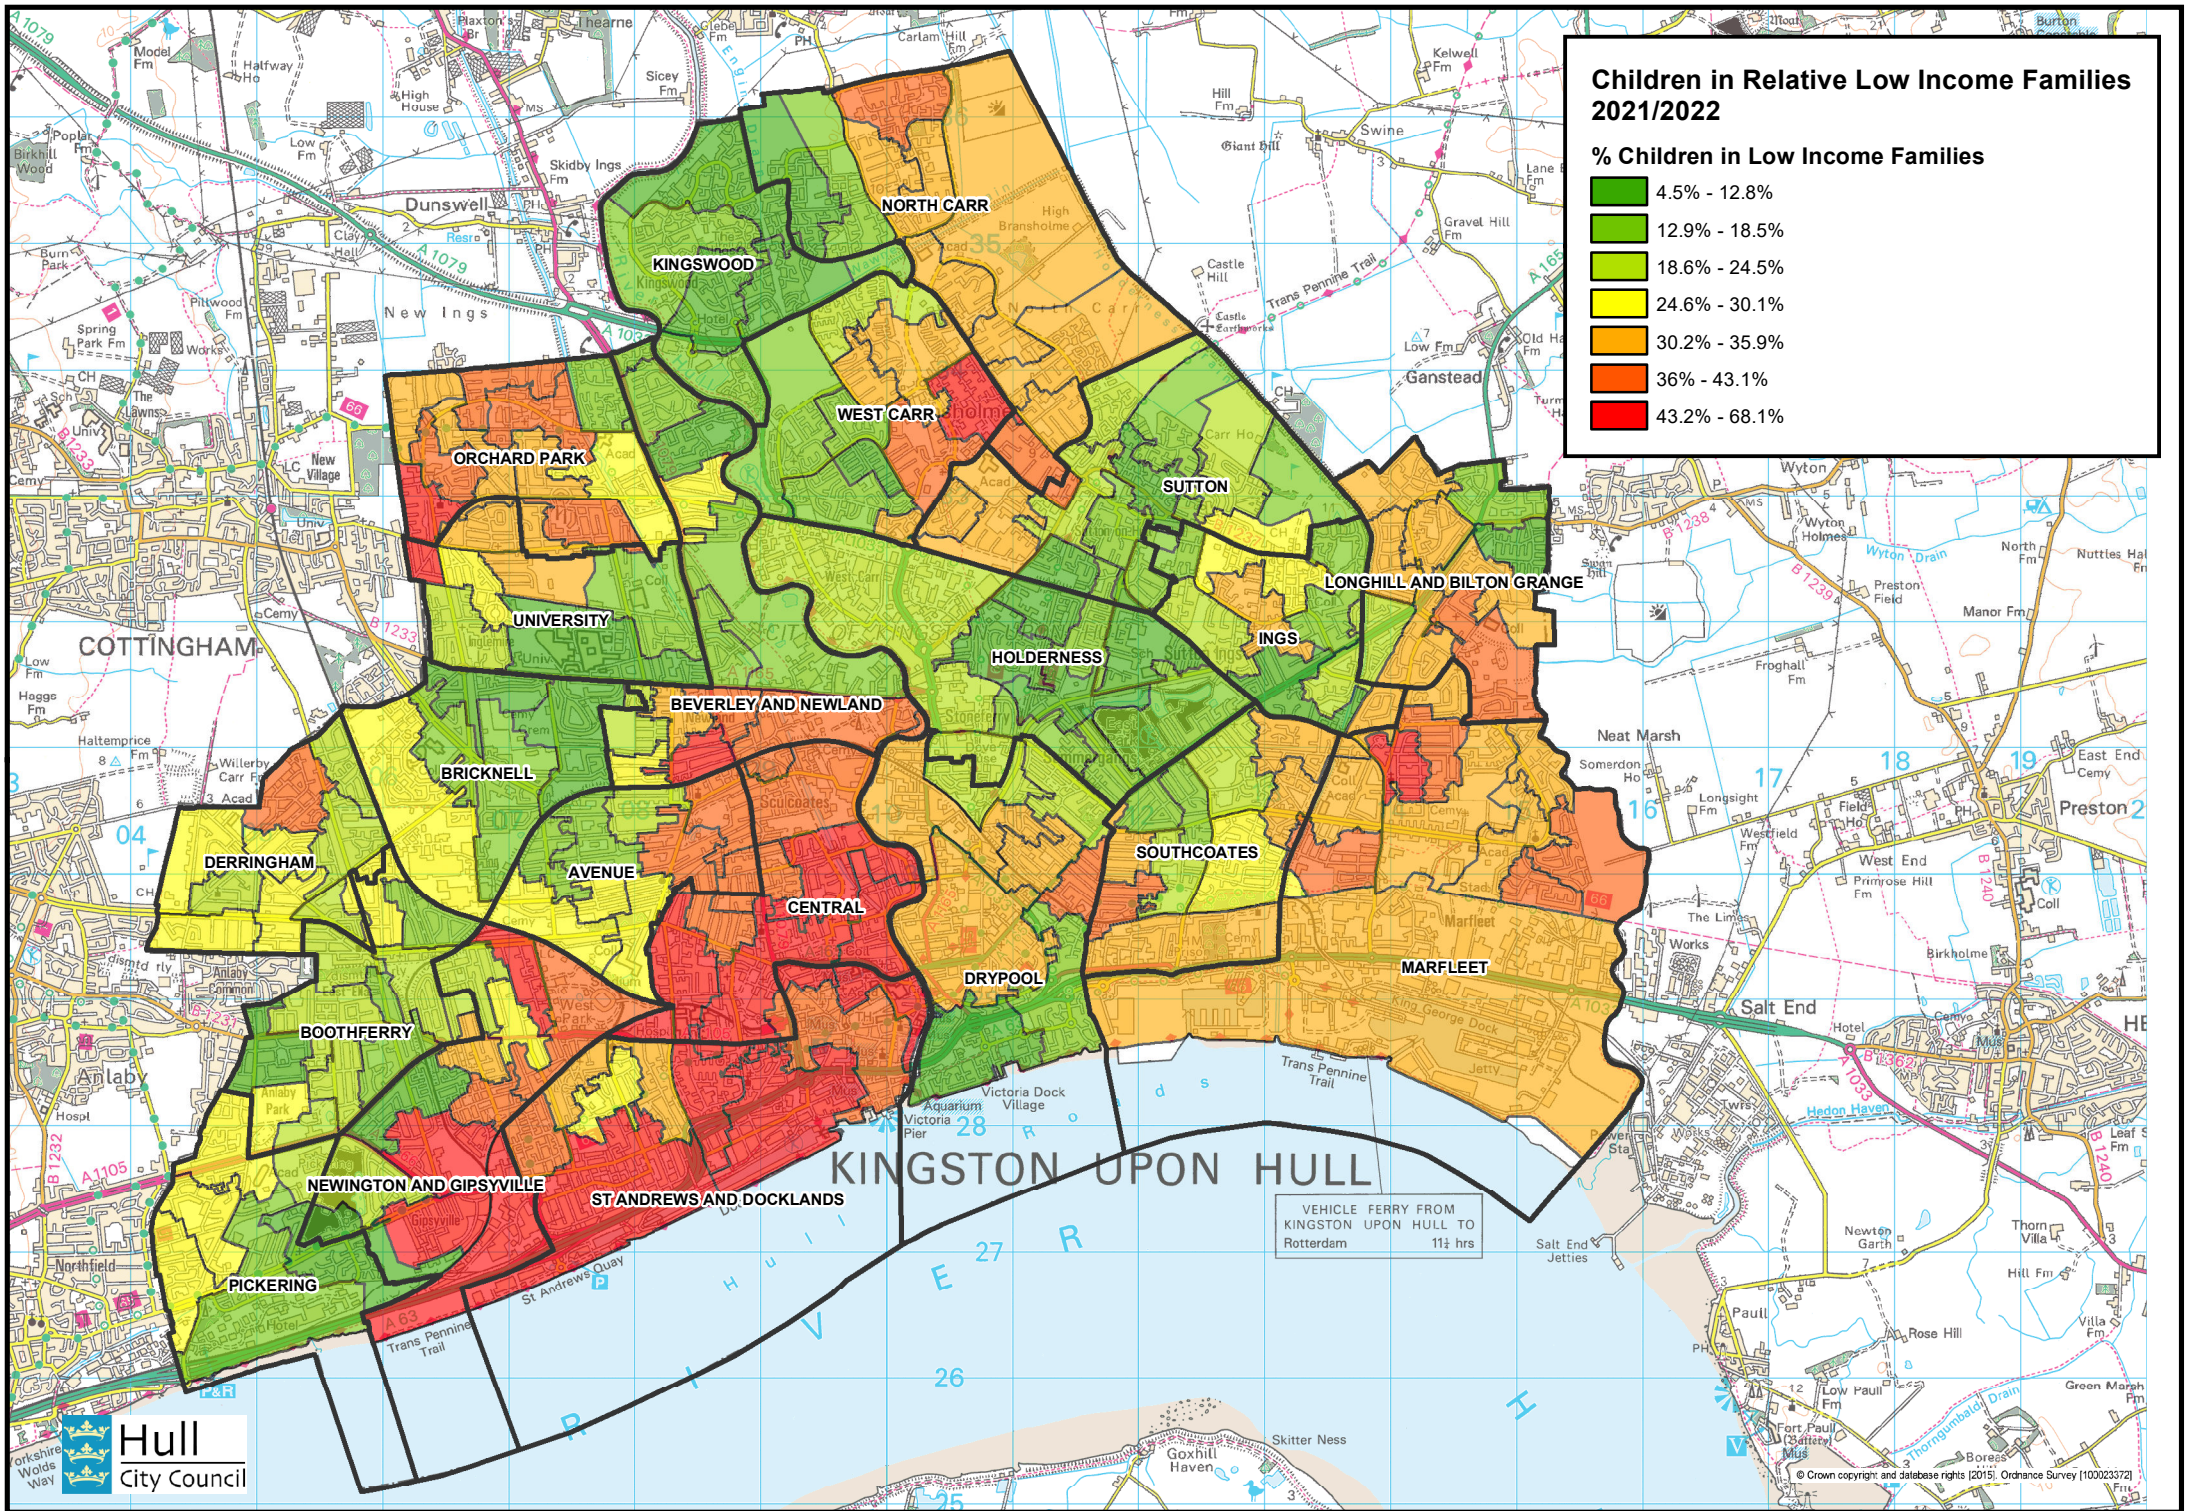

Children in Relative Low Income Families 2021/2022

% Children in Low Income Families

VEHICLE FERRY FROM
KINGSTON UPON HULL TO
Rotterdam 111 hrs