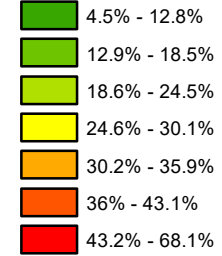

Children in Relative Low Income Families 2021/2022

% Children in Low Income Families

VEHICLE FERRY FROM
KINGSTON UPON HULL TO
Rotterdam 111 hrs