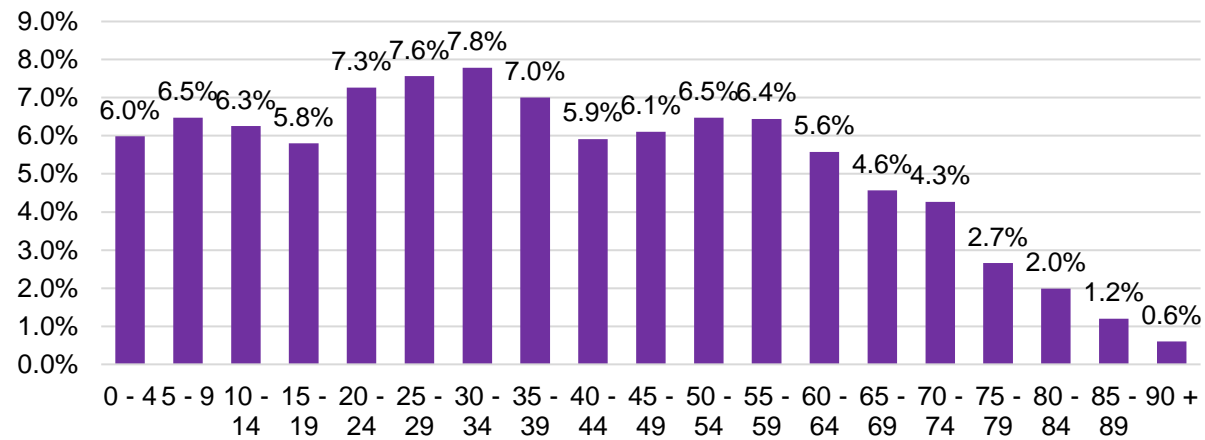

# 2021 Census First Release

The first  
Census 2021  
population  
results  
are here

<p><b>267,100</b> Resident Population in 2021 <b>+10,700 (4.2%)</b> From 2011 Census</p>	<p><b>133,800 (50.1%)</b> Female Population in 2021 <b>+5,800 (4.5%)</b> From 2011 Census</p>	<p><b>133,300 (49.9%)</b> Male Population in 2021 <b>+4,900 (3.8%)</b> From 2011 Census</p>	<p><b>115,500</b> Households in 2021 <b>+2,900 (2.6%)</b> From 2011 Census</p>
--	---	---	--

**50,000**  
residents aged  
under 15  
**+4,700 (10.4%)**

**176,100**  
residents aged  
15 to 64  
**+700 (0.4%)**

**40,800**  
residents aged  
65 and over  
**+5,100 (14.2%)**

2021 Census Population by Age

Change in Population by Age 2011 - 2021