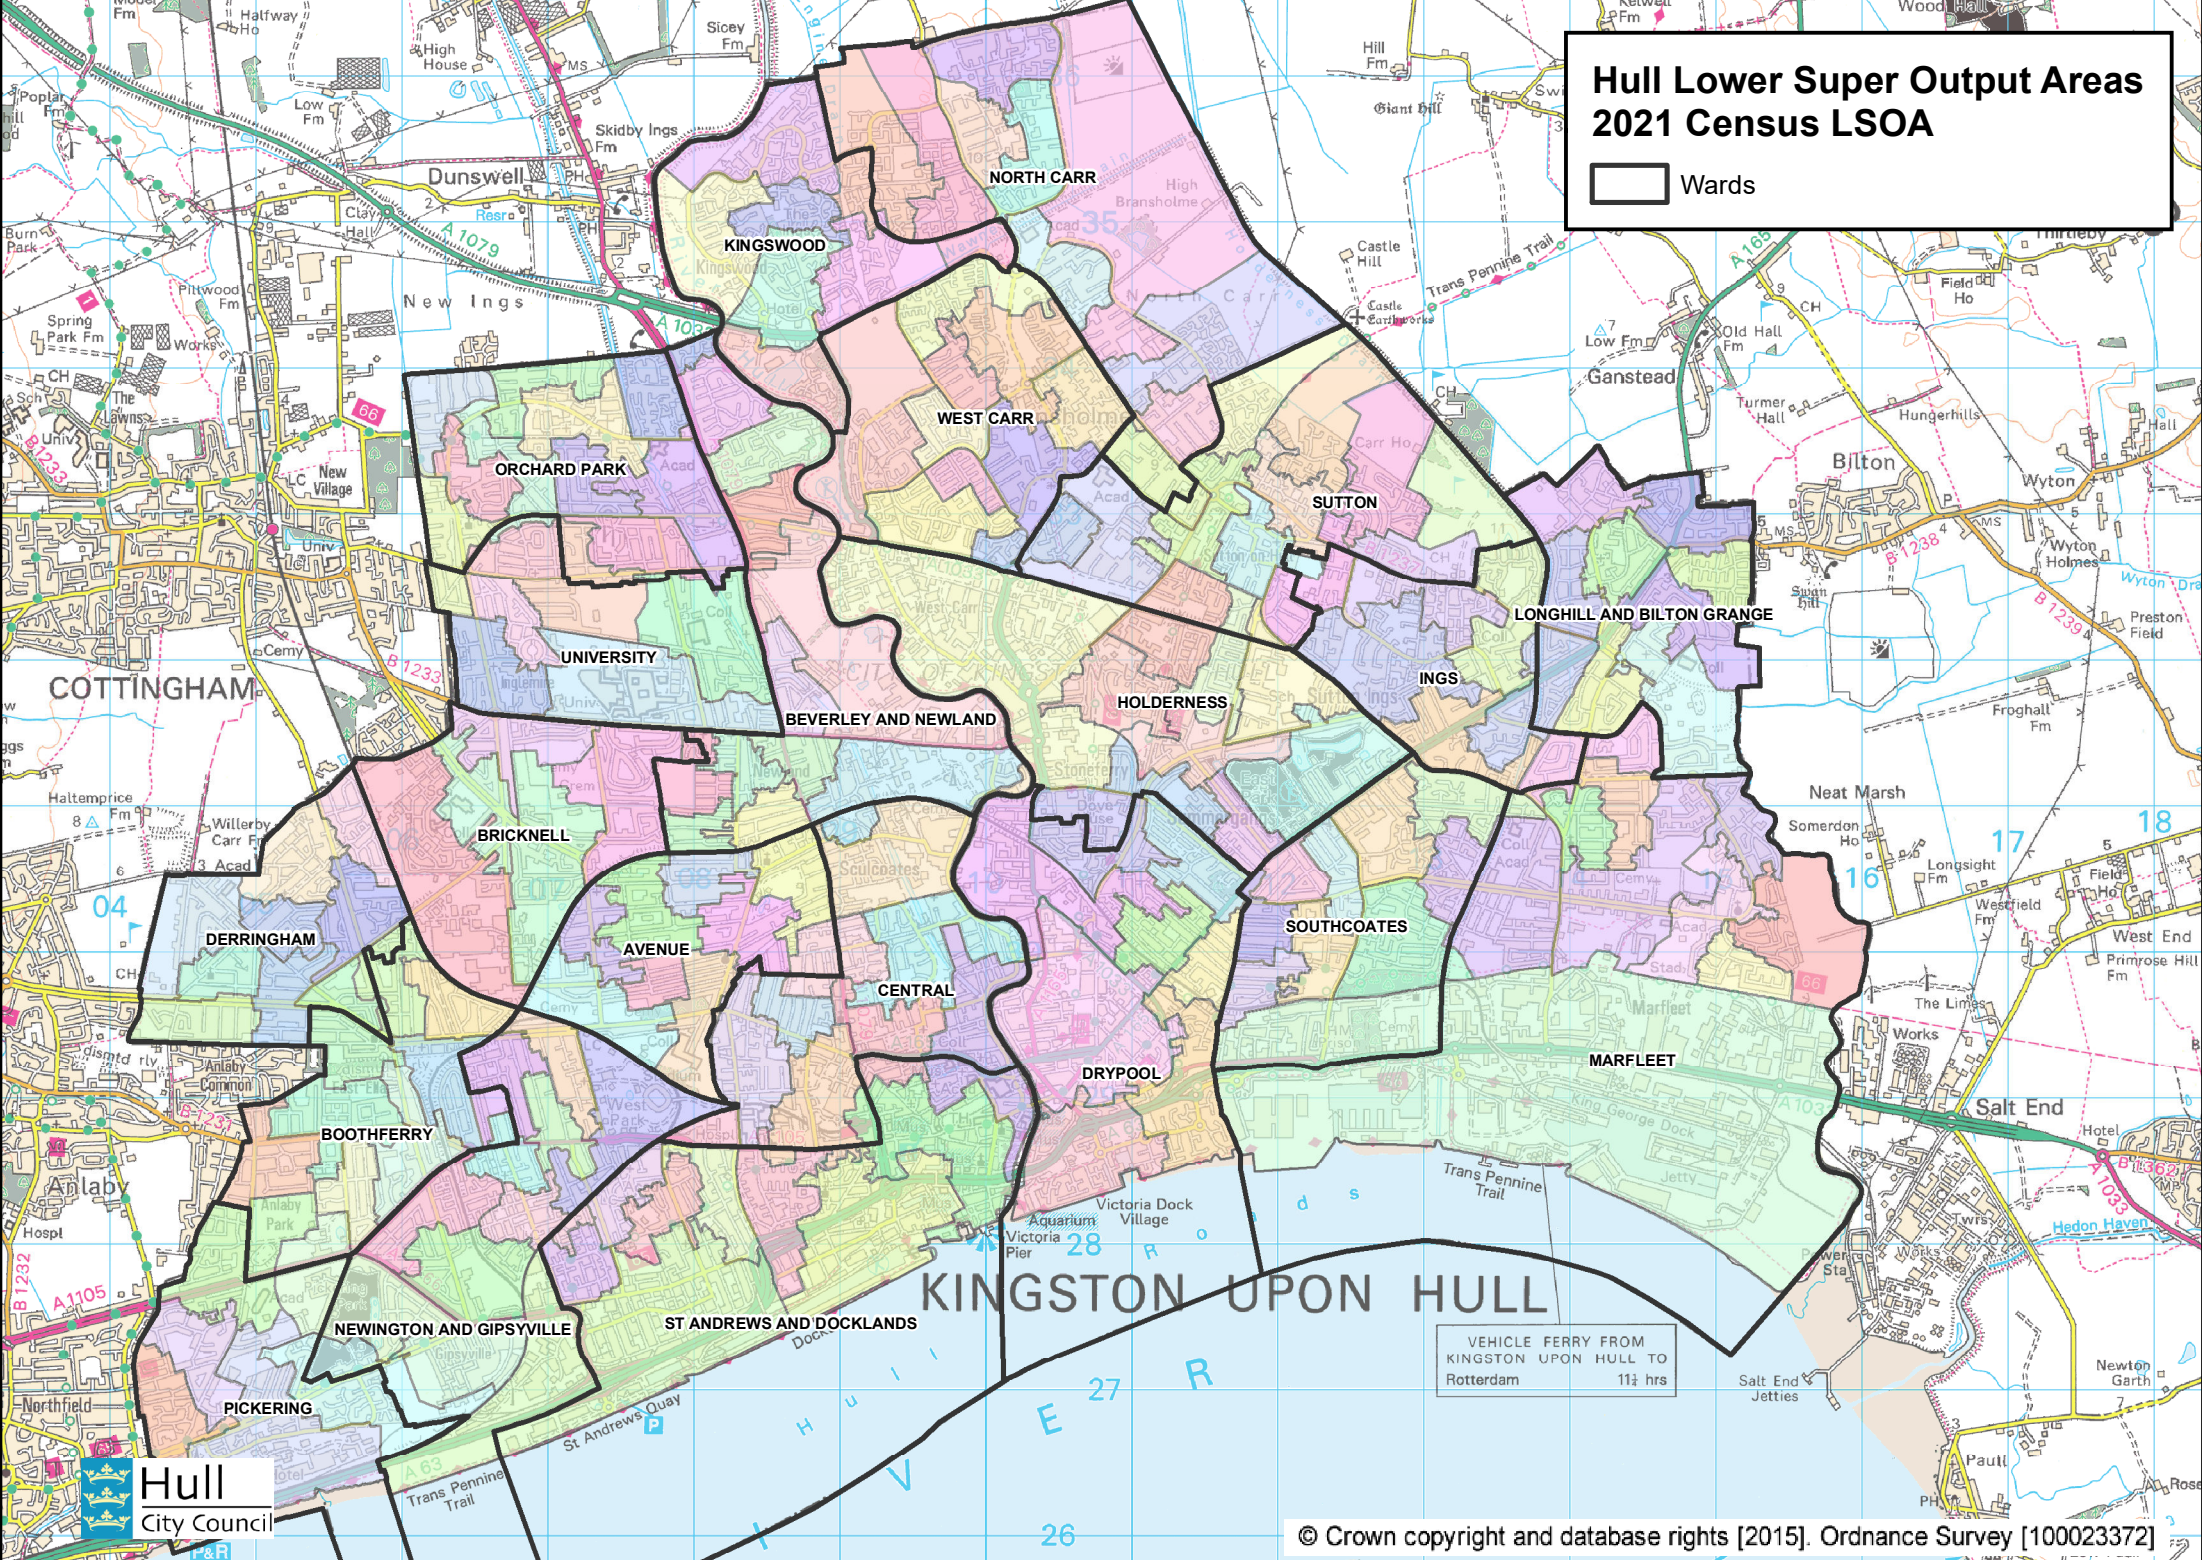

Hull Lower Super Output Areas 2021 Census LSOA

Wards

VEHICLE FERRY FROM
KINGSTON UPON HULL TO
Rotterdam 11½ hrs