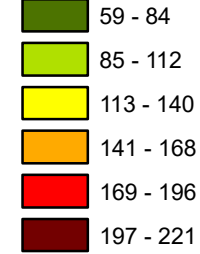

census 2021

2021 Census: Provision of Unpaid Care Provides Any Unpaid Care

Label: Number of Residents
% of All Residents

Provides Unpaid Care (No)

COTTINGHAM

KINGSTON-UPON HULL

Hull
City Council
HESSLE

VEHICLE FERRY FROM
KINGSTON UPON HULL TO
Rotterdam
1½ hrs