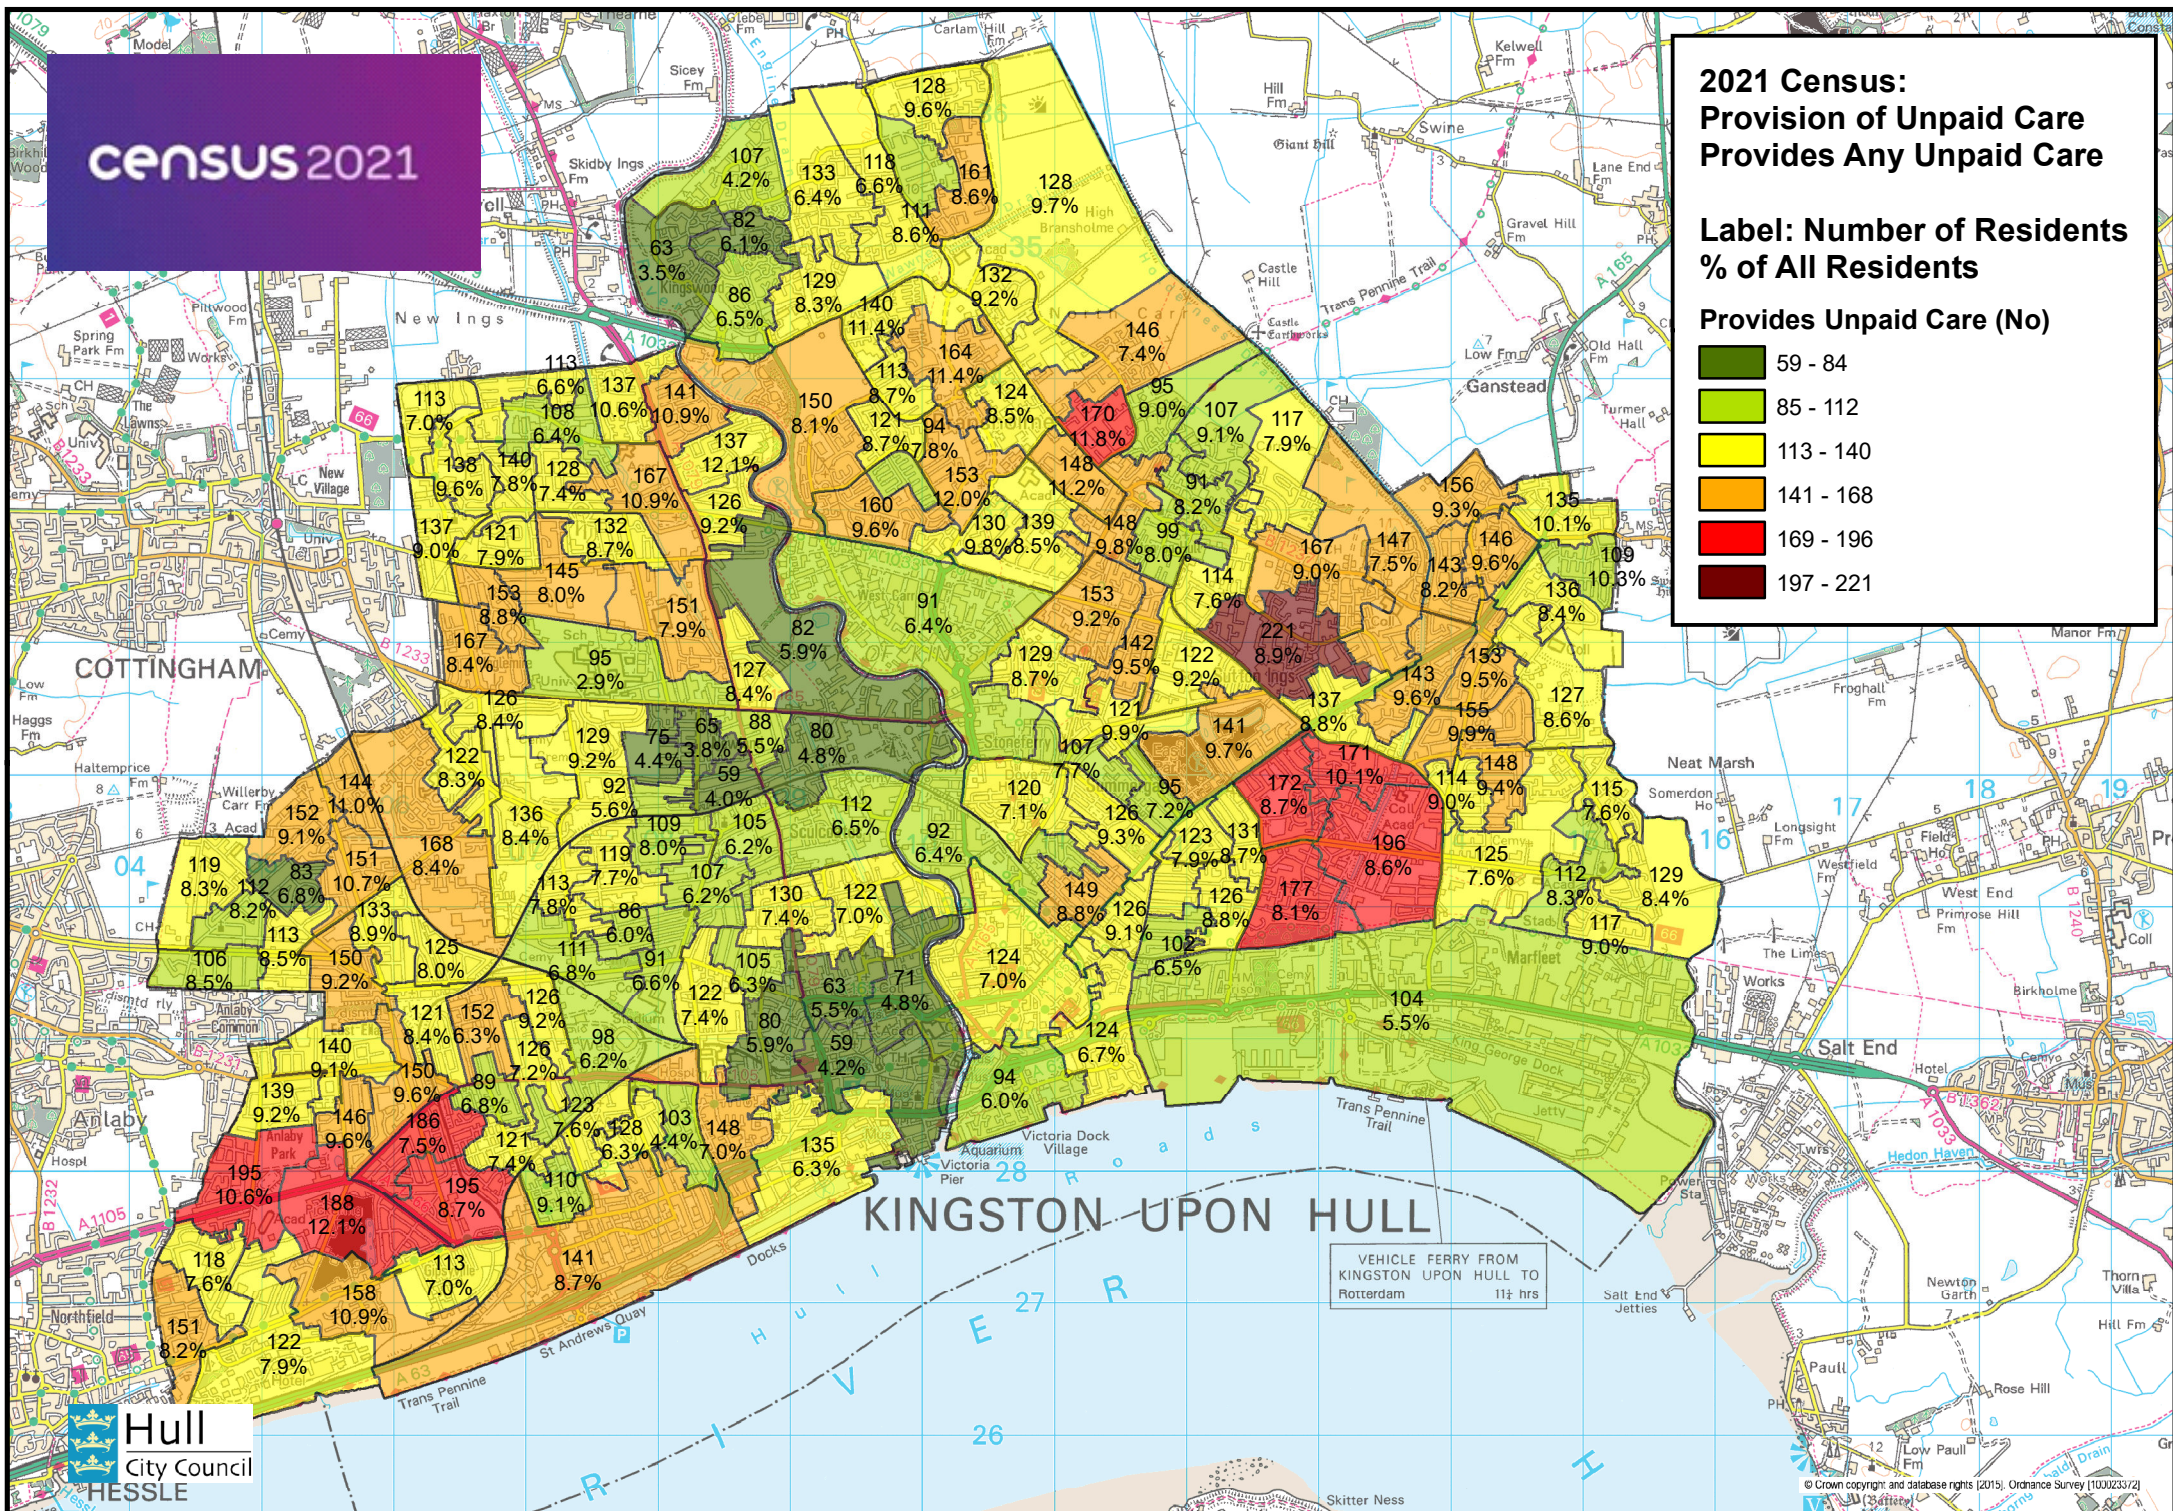

census 2021

2021 Census: Provision of Unpaid Care Provides Any Unpaid Care

Label: Number of Residents
% of All Residents

Provides Unpaid Care (No)

COTTINGHAM

KINGSTON-UPON HULL

Hull
City Council
HESSLE

VEHICLE FERRY FROM
KINGSTON UPON HULL TO
Rotterdam
1½ hrs