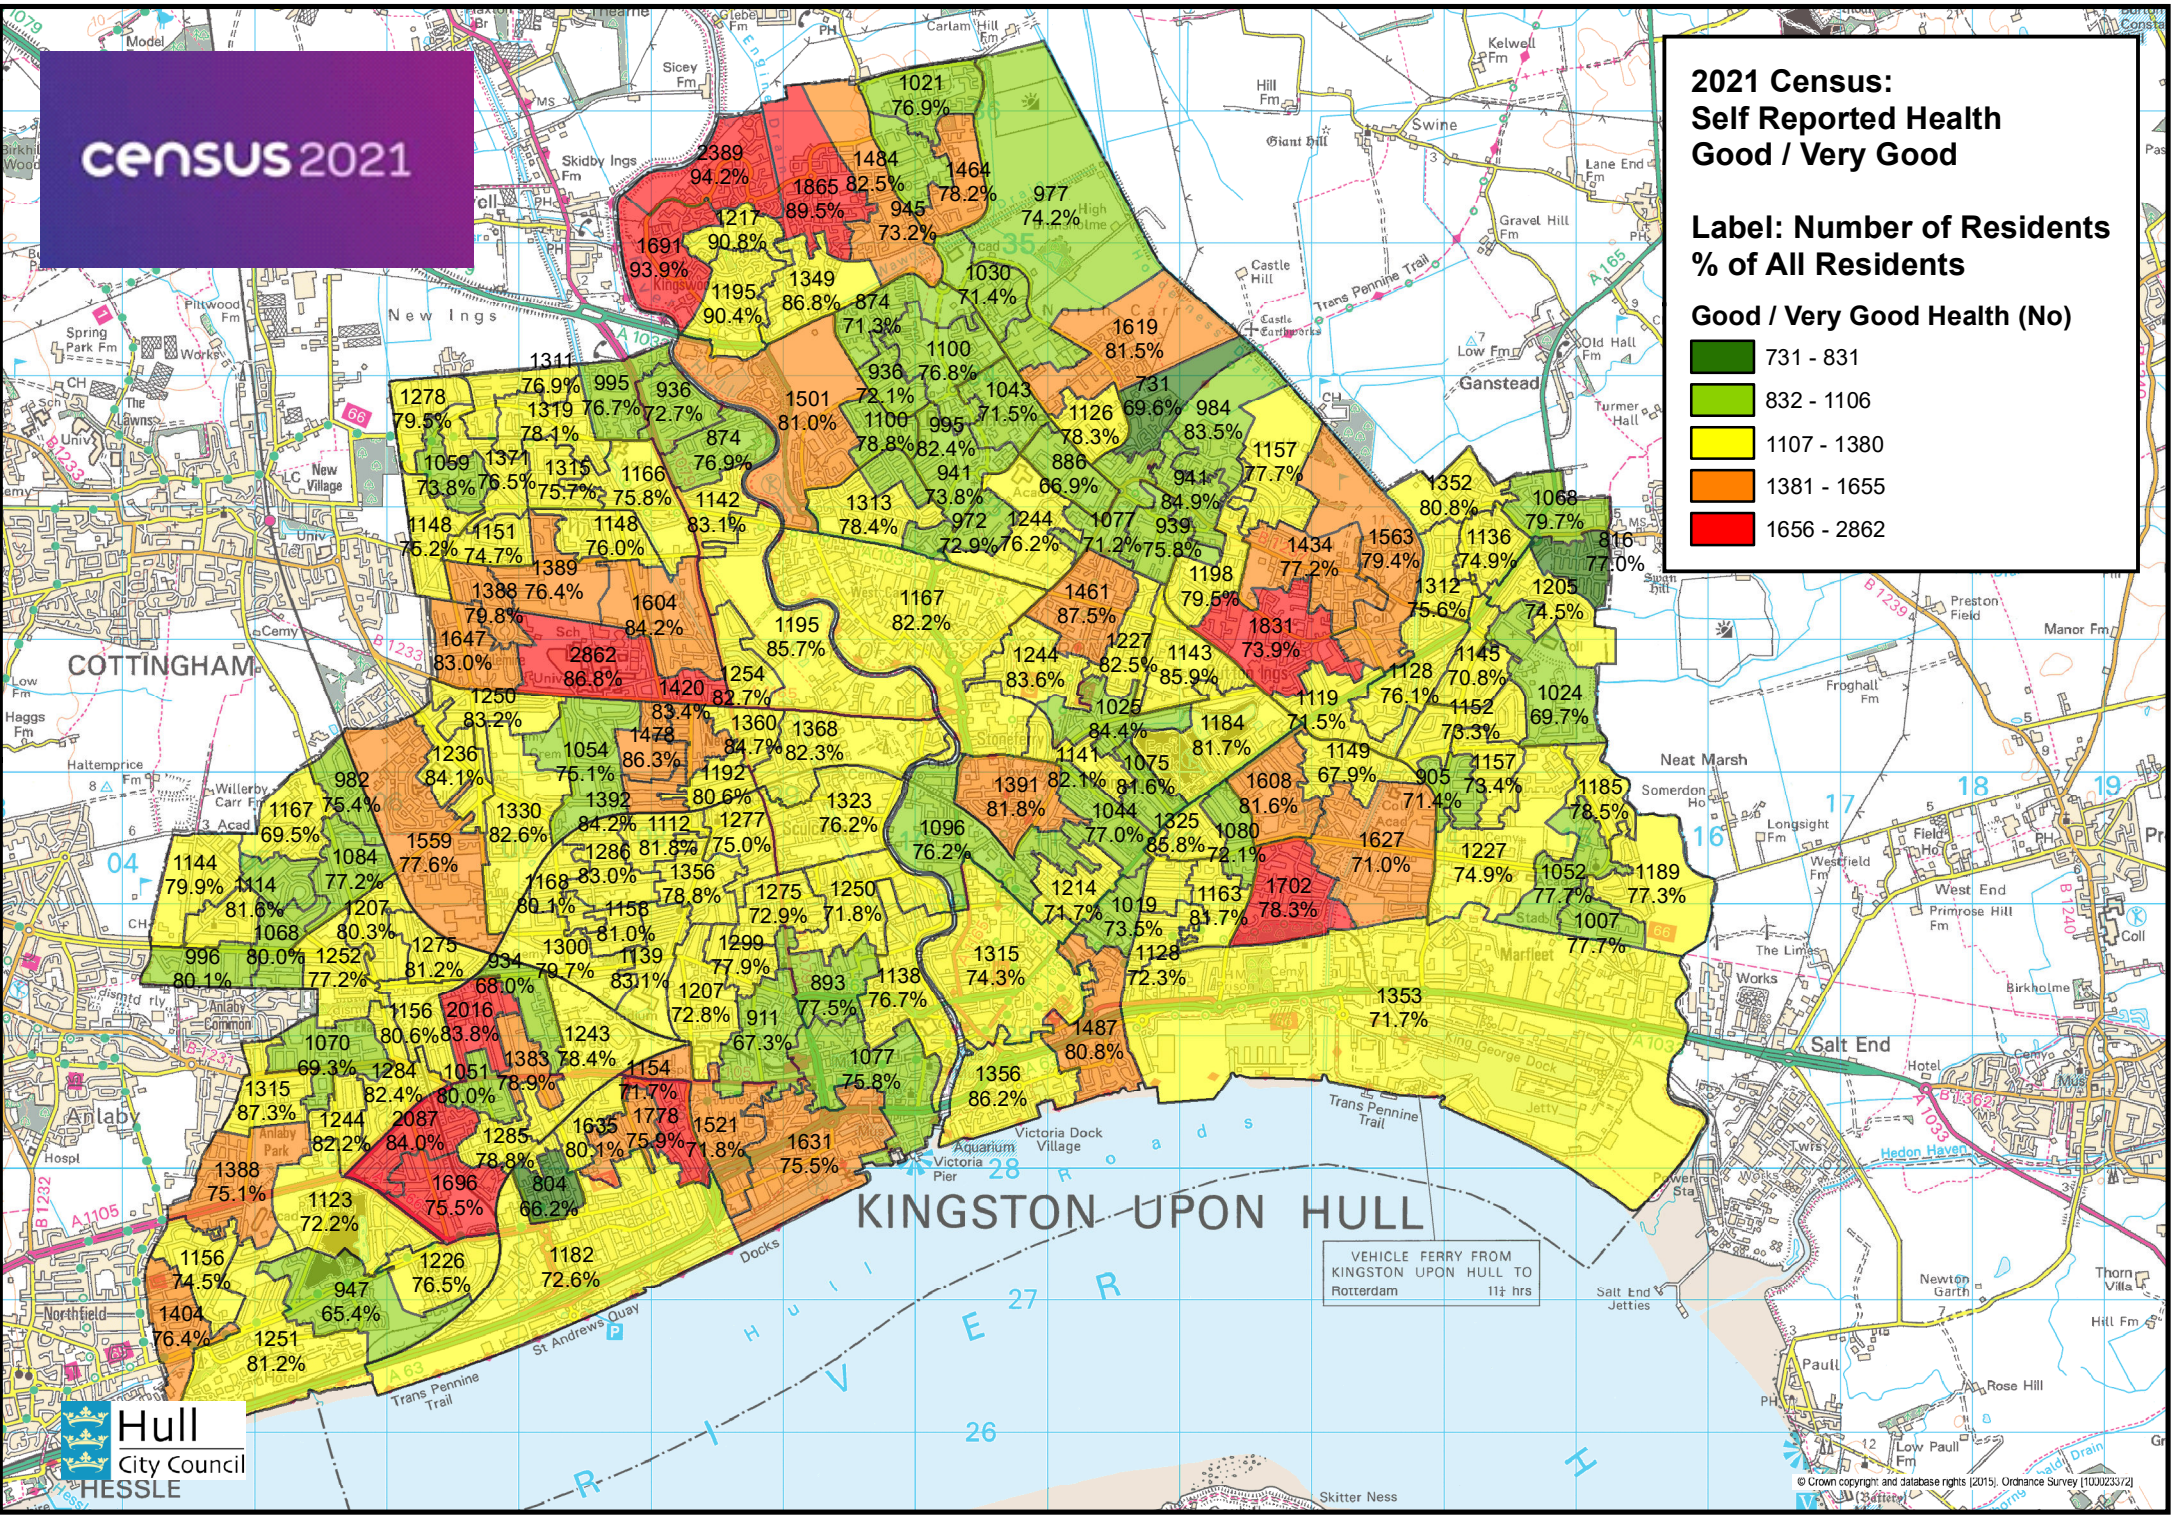

# census 2021

## 2021 Census: Self Reported Health Good / Very Good

Label: Number of Residents  
% of All Residents

Good / Very Good Health (No)

- 731 - 831
- 832 - 1106
- 1107 - 1380
- 1381 - 1655
- 1656 - 2862

**Hull**  
City Council  
HESSLE

VEHICLE FERRY FROM  
KINGSTON UPON HULL TO  
Rotterdam 1 1/2 hrs